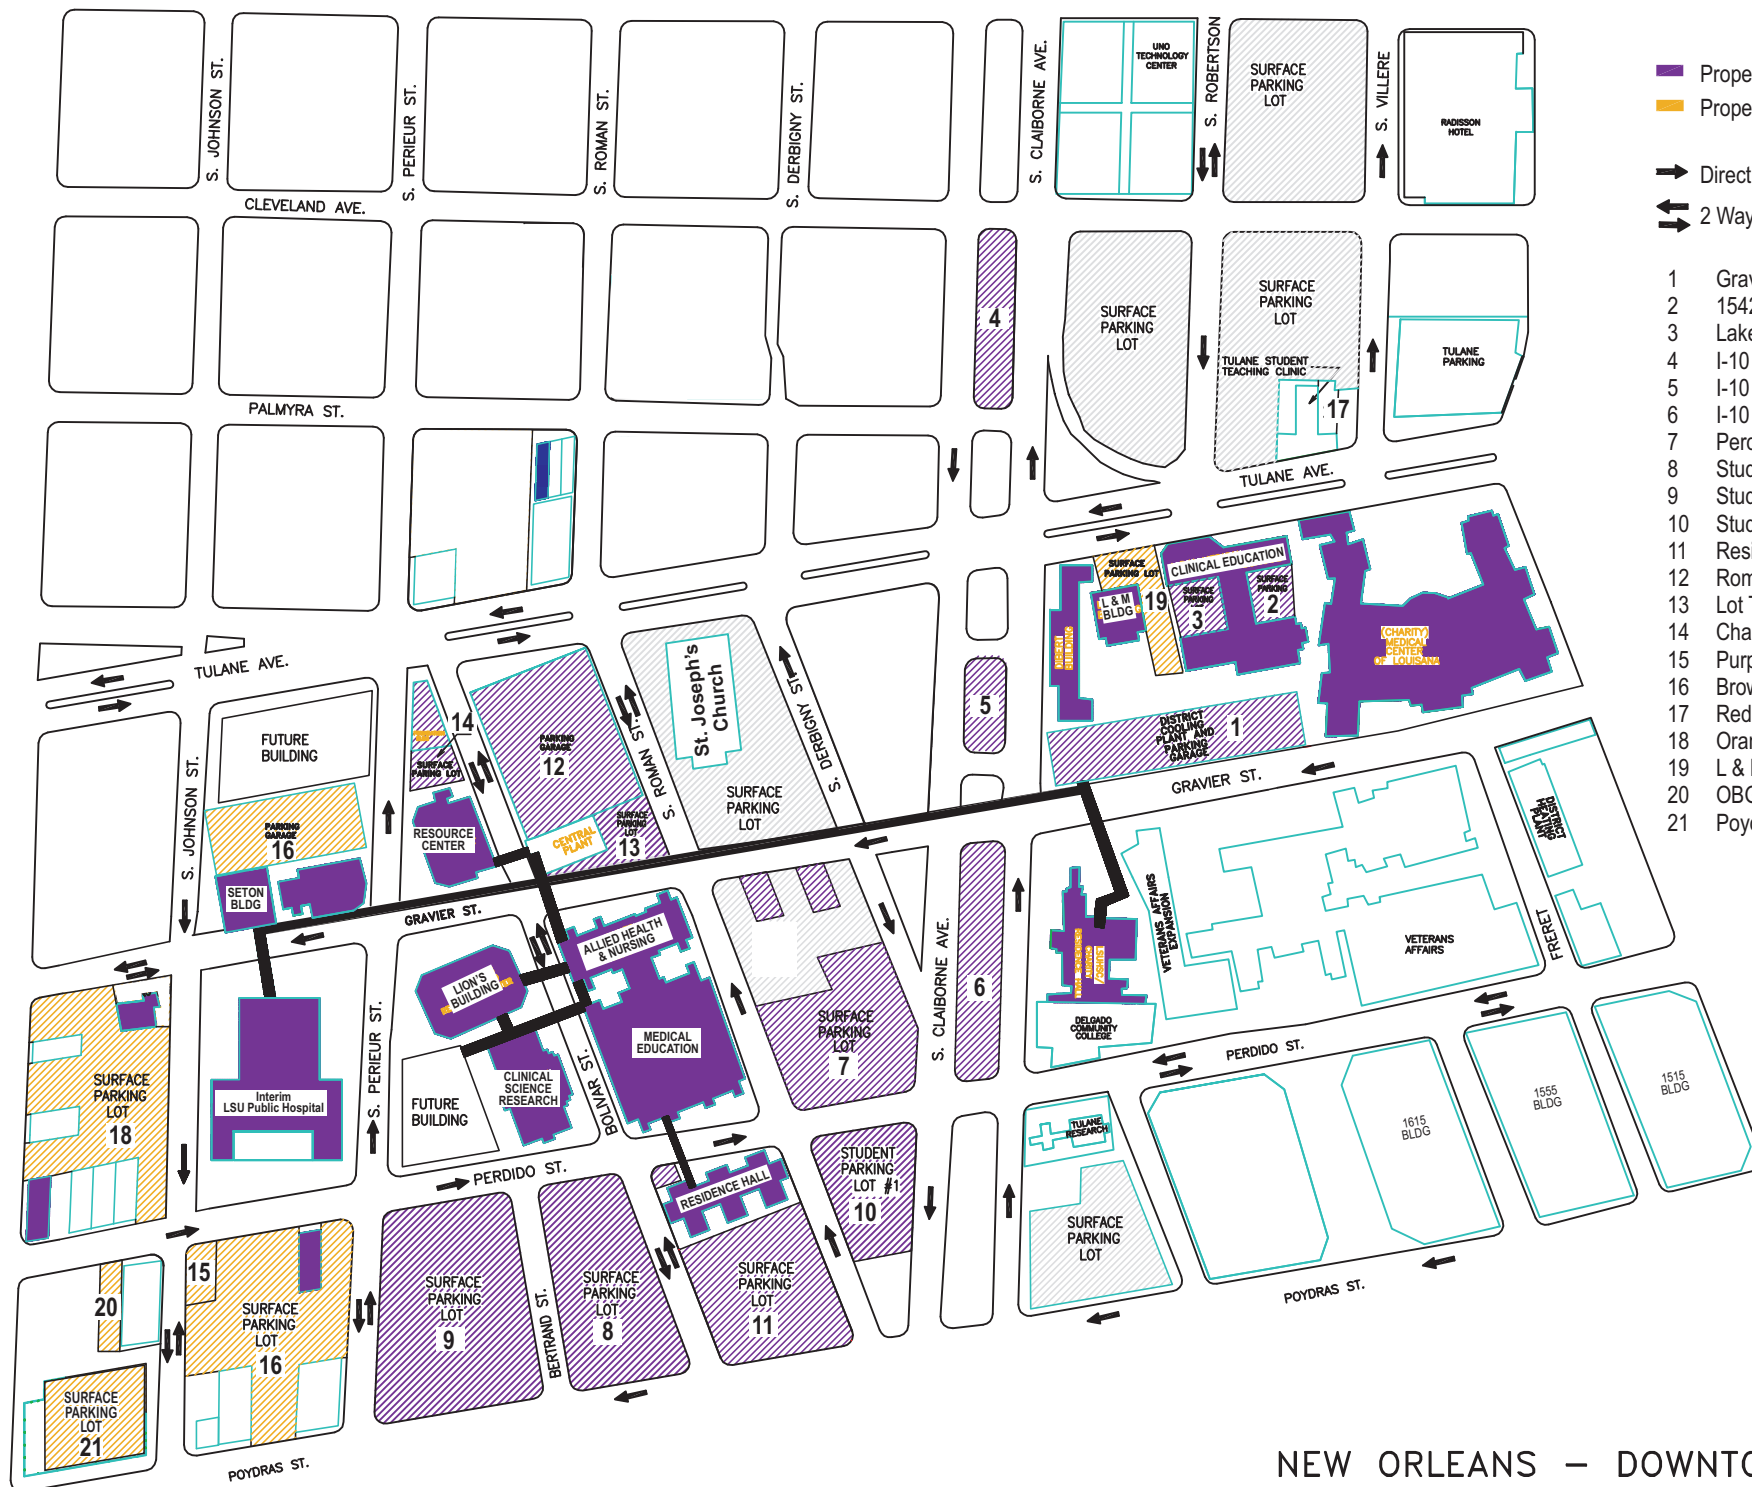

Legend

- Property of LSUHSC
- Property of LSUHSC MCLNO

Direction of Flow

2 Way Operation

- 1 Gravier Garage - 581 spaces
- 2 1542 Garage - 75 spaces
- 3 Lakeside Lot - 24 spaces
- 4 I-10 Lot #1 - 65 spaces
- 5 I-10 Lot #2 - 28 spaces
- 6 I-10 Lot #3 - 74 spaces
- 7 Perdido (440) Lot - 157 spaces
- 8 Student Lot #2 - 281 spaces
- 9 Student Lot #3 - 245 spaces
- 10 Student Lot #1 - 117 spaces
- 11 Residence Hall Lot - 175 spaces
- 12 Roman Garage - 1300 spaces
- 13 Lot T - 25 spaces
- 14 Chancellor's Lot - 5 spaces
- 15 Purple - 57 spaces
- 16 Brown - 233 spaces
- 17 Red - 14 spaces
- 18 Orange - 165 spaces
- 19 L & M Lot - 31 spaces
- 20 OBGYN Patient Lot - 9 spaces
- 21 Poydras - 108 spaces